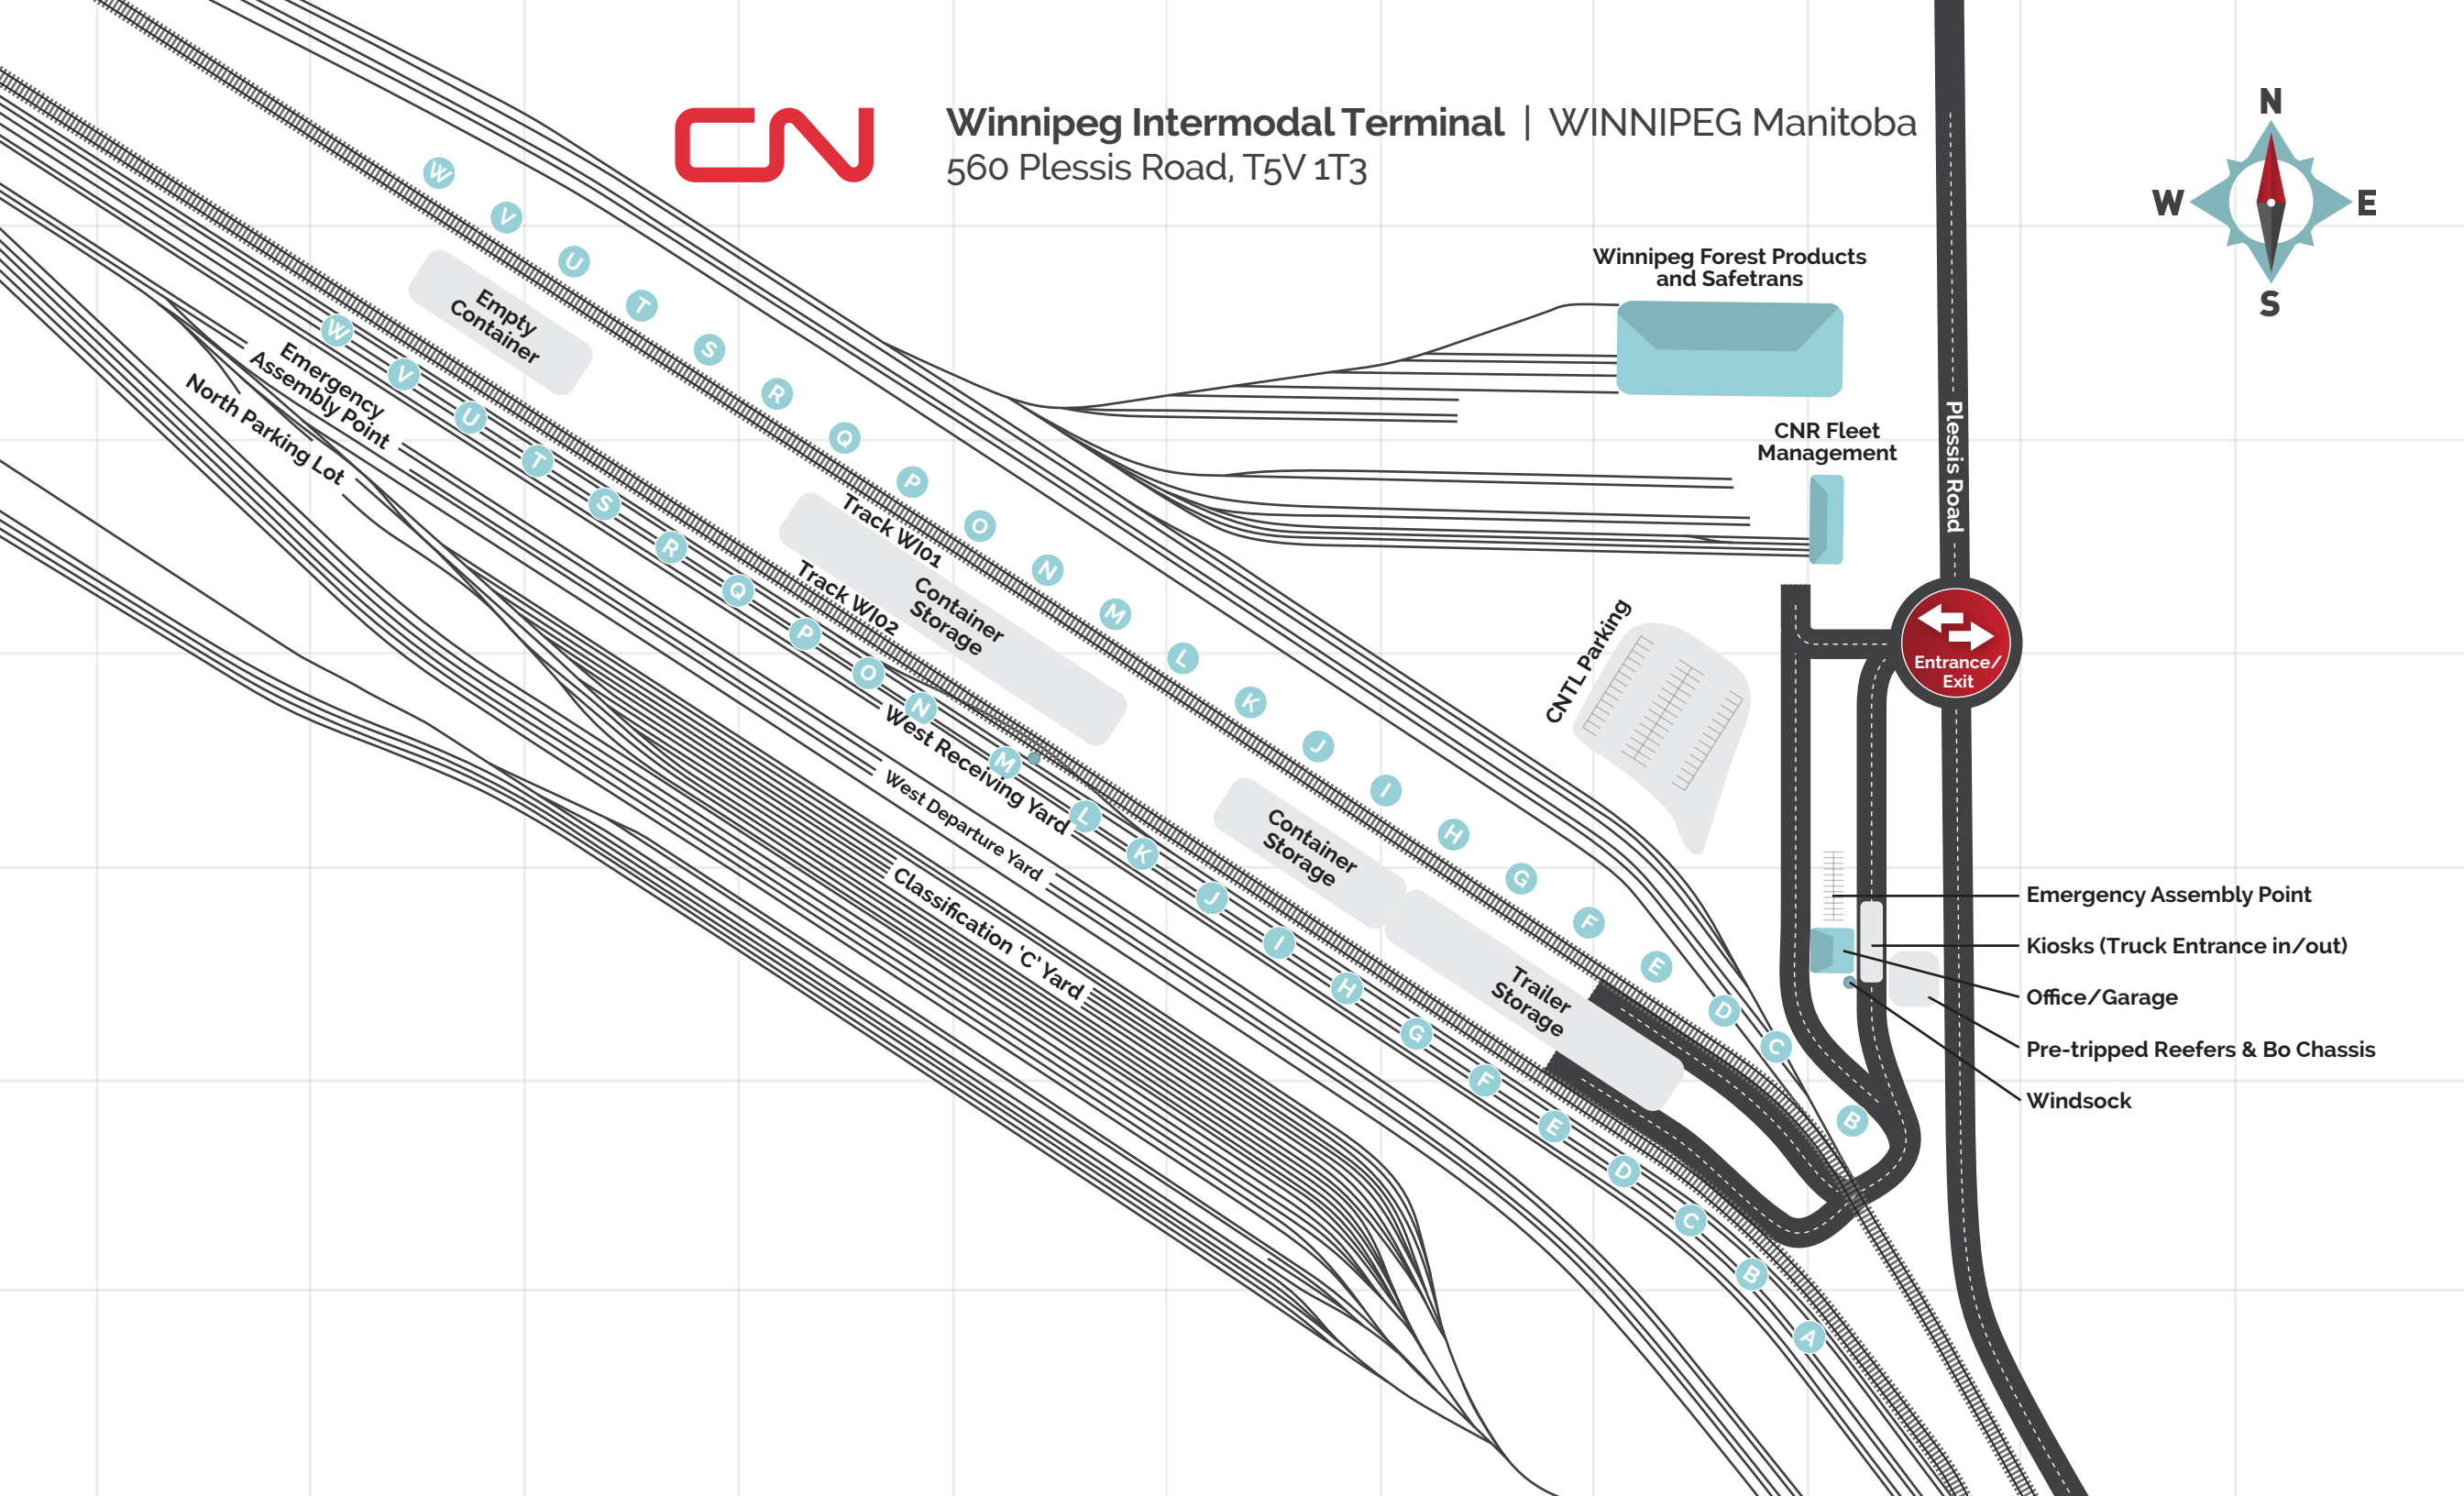

Winnipeg Intermodal Terminal | WINNIPEG Manitoba

560 Plessis Road, T5V 1T3

- Emergency Assembly Point
- Kiosks (Truck Entrance in/out)
- Office/Garage
- Pre-tripped Reefers & Bo Chassis
- Windsock