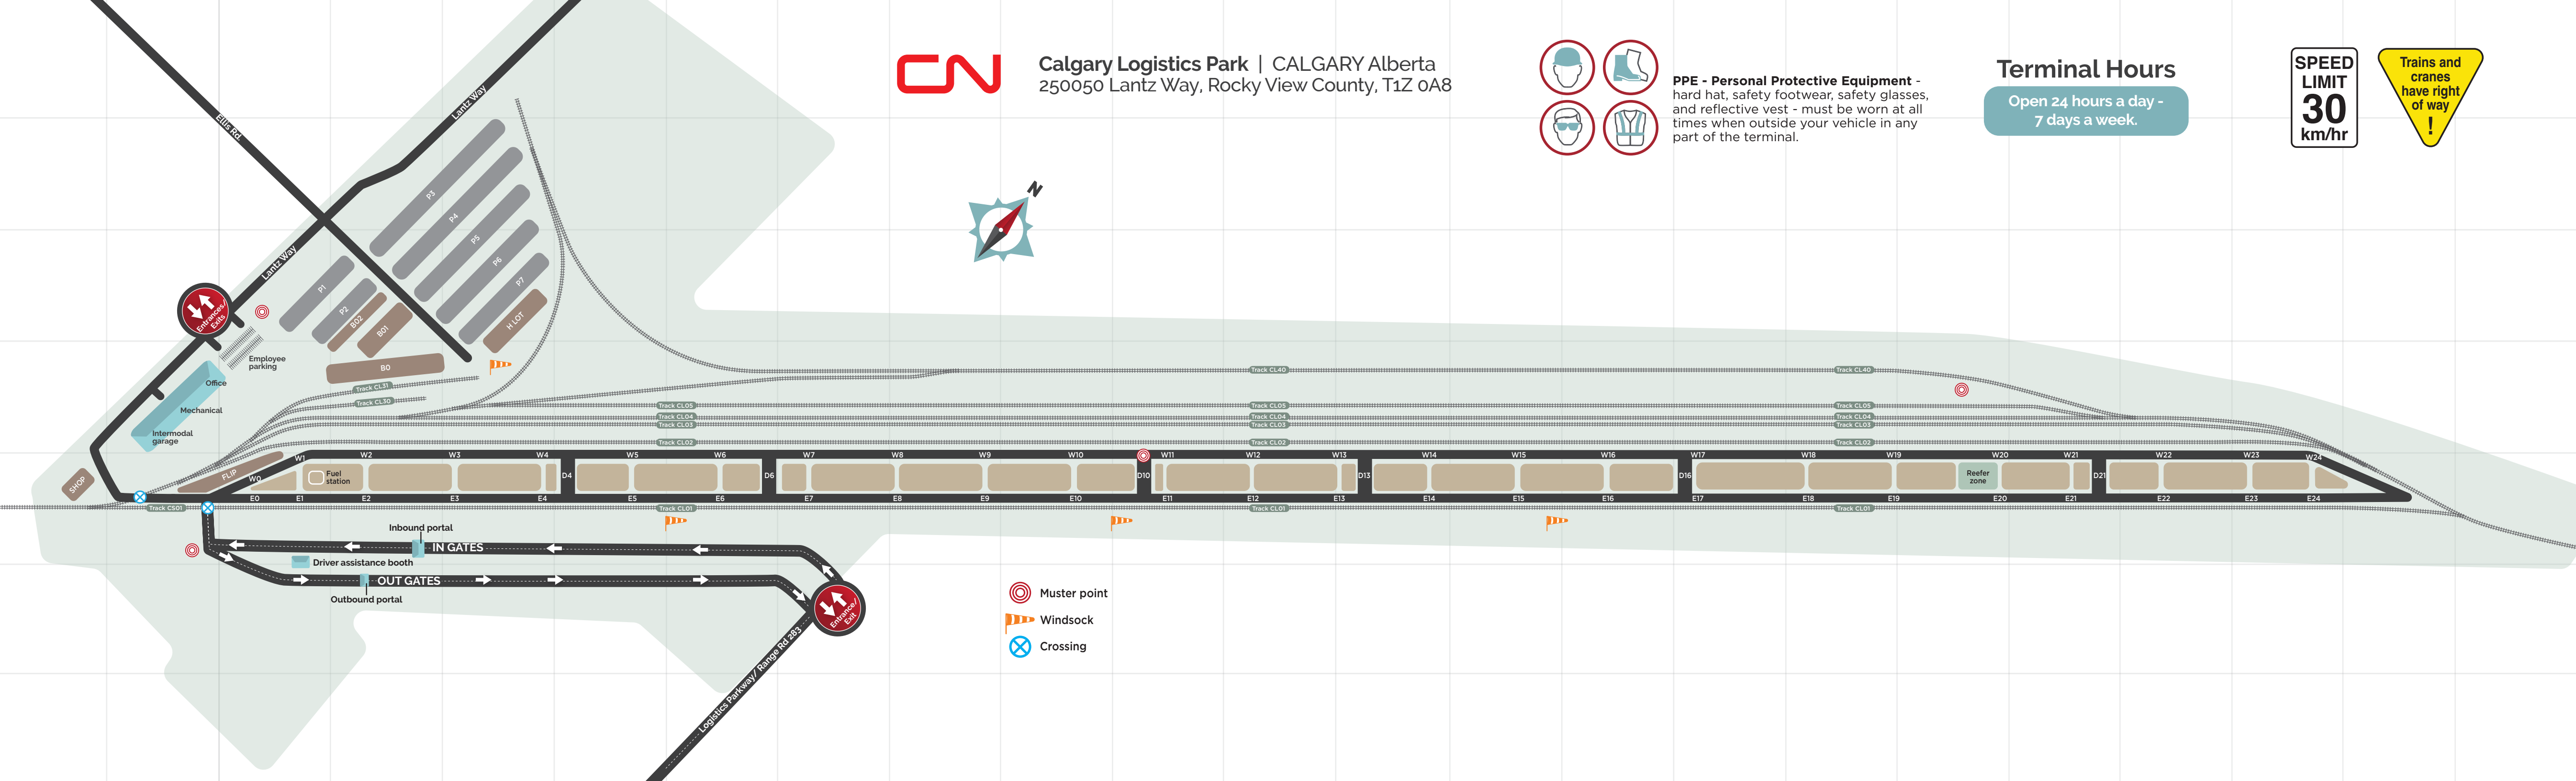

**Calgary Logistics Park** | CALGARY Alberta  
250050 Lantz Way, Rocky View County, T1Z 0A8

**PPE - Personal Protective Equipment** - hard hat, safety footwear, safety glasses, and reflective vest - must be worn at all times when outside your vehicle in any part of the terminal.

### Terminal Hours

Open 24 hours a day -  
7 days a week.

**SPEED LIMIT**  
**30**  
km/hr

Trains and cranes  
have right  
of way  
!

- Muster point
- Windsock
- Crossing