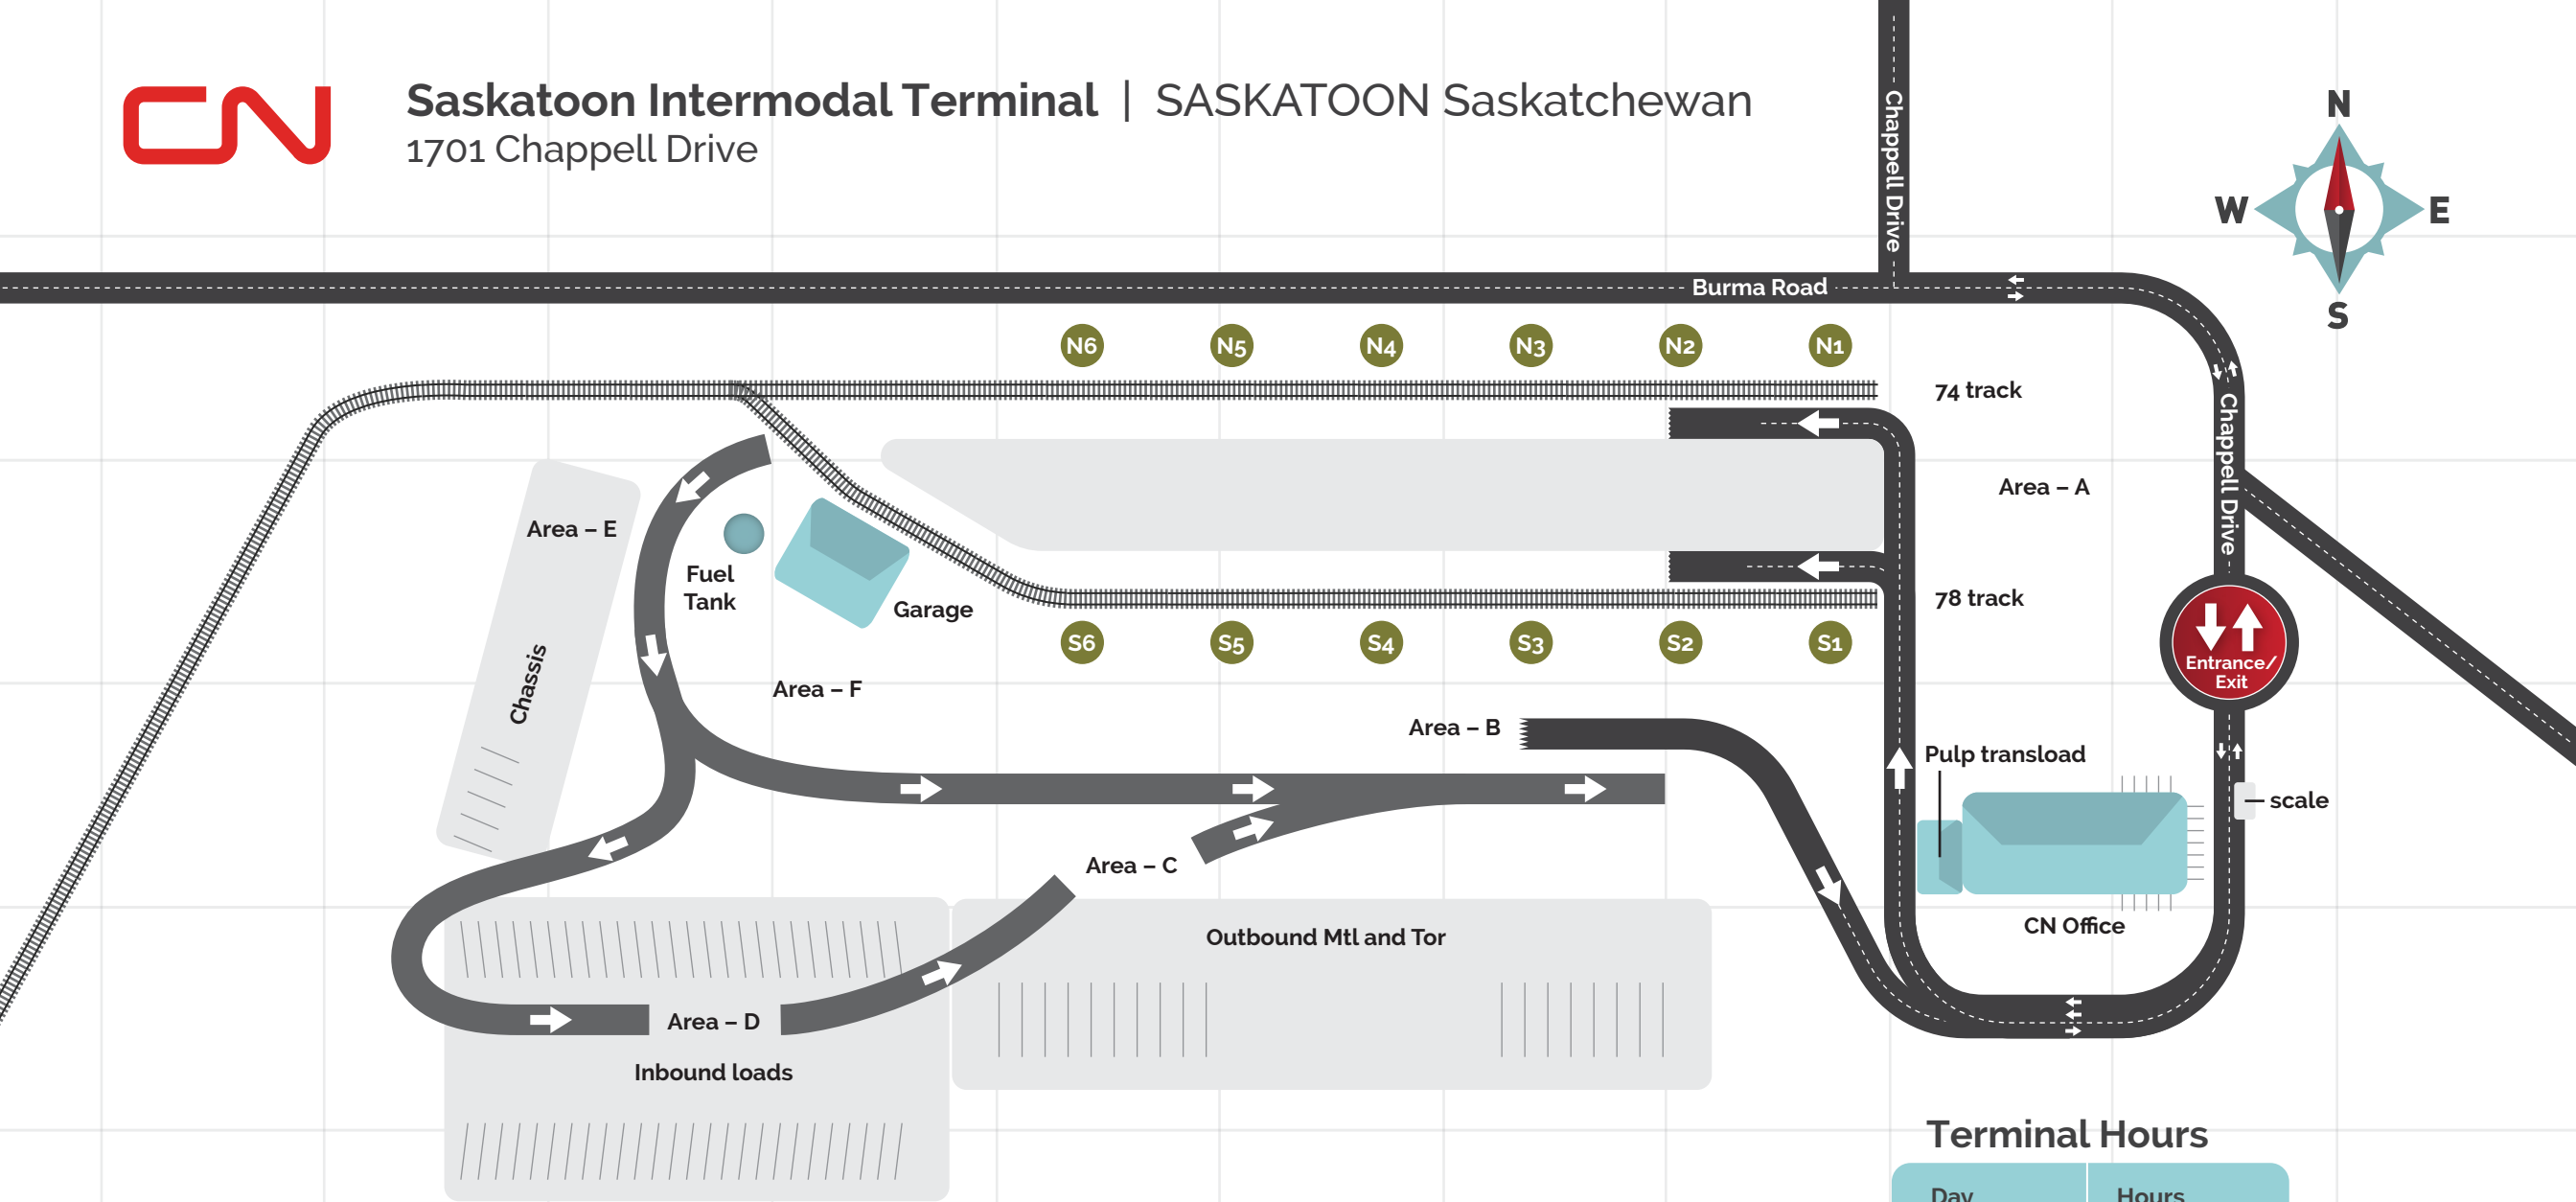

Saskatoon Intermodal Terminal | SASKATOON Saskatchewan

1701 Chappell Drive

Terminal Hours

| Day | Hours |
|-----------|---------------|
| Sunday | 06:00 - 16:00 |
| Monday | 06:00 - 18:00 |
| Tuesday | 06:00 - 18:00 |
| Wednesday | 06:00 - 18:00 |
| Thursday | 06:00 - 18:00 |
| Friday | 06:00 - 18:00 |
| Saturday | 06:00 - 16:00 |